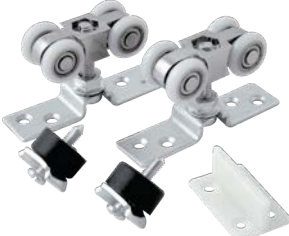

SGTL-9000/MB
(Entrance)

SGTL-9000/SS (Entrance)
SGCD-9010/SS (Privacy)

Tubular Knobset

SGTL-527/AC (Entrance)

SGTL-527/SS (Entrance)

Mortise Lever Handle

SOLID LEVER HANDLE

SGLHR-1046/SS 

SGLHR-1002/SS

HOLLOW LEVER HANDLE

SGLHR-2104/SS 

SGLHR-101/SS

SGLHR-2504/SS

LEVER HANDLE WITH PLATE

SGLHP-98504

SGLHP-8509-013

SGLHP-33022

Sliding Door Fitting

SGSF-SG2100
(2 roller sets, 2 end stopper & 1 nylon bottom roller)

SGSF-SG2200
(2 roller sets, 2 end stopper & 1 nylon bottom guide)

Panic Exit Device

SGPD-7301-1050 

SGPD-7306-1050 